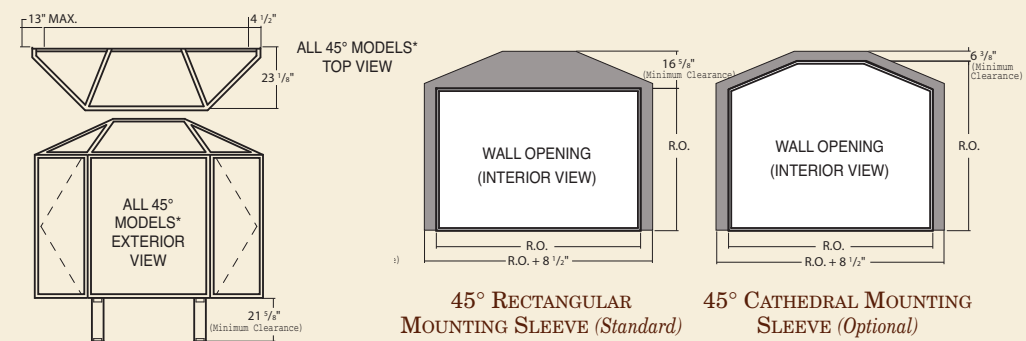

MOUNTING SLEEVE SELECTIONS & DIMENSIONAL REQUIREMENTS

Detailed for Your Lifestyle

Every Renaissance Garden Window is custom built-to-order. Premium standard features include Cedro Mahogany framing, PPG® Sungate® 500 Low-E glazing, operating sash with TRUTH HARDWARE®, adjustable plant shelves, decorative corbels, and a removable copper drip tray.*** Preferred options include:

- Historically Appropriate Divided Lites & Copper Caps
- Kitchen Counter Top Extensions
- Window Seats

- Picture Windows & Pass-Through Sash
- Variable Roof Pitches
- Translucent, Opaque & Patterned Glass
- BRONZE CRAFT® Premium Sash Hardware
- TRUTH HARDWARE® Motorized Sash Operators
- PHANTOM® Retractable Screen Solutions
- GORE™ inLighten® Virtually Invisible Screens
- HUNTER DOUGLAS® Window Fashions
- PHIFER® Solar Shading Products