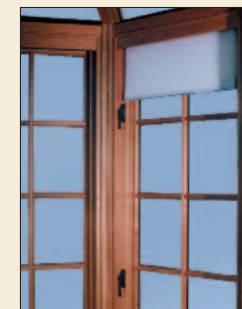

CONCEALED BLINDS
(Optional with Revival Series only)