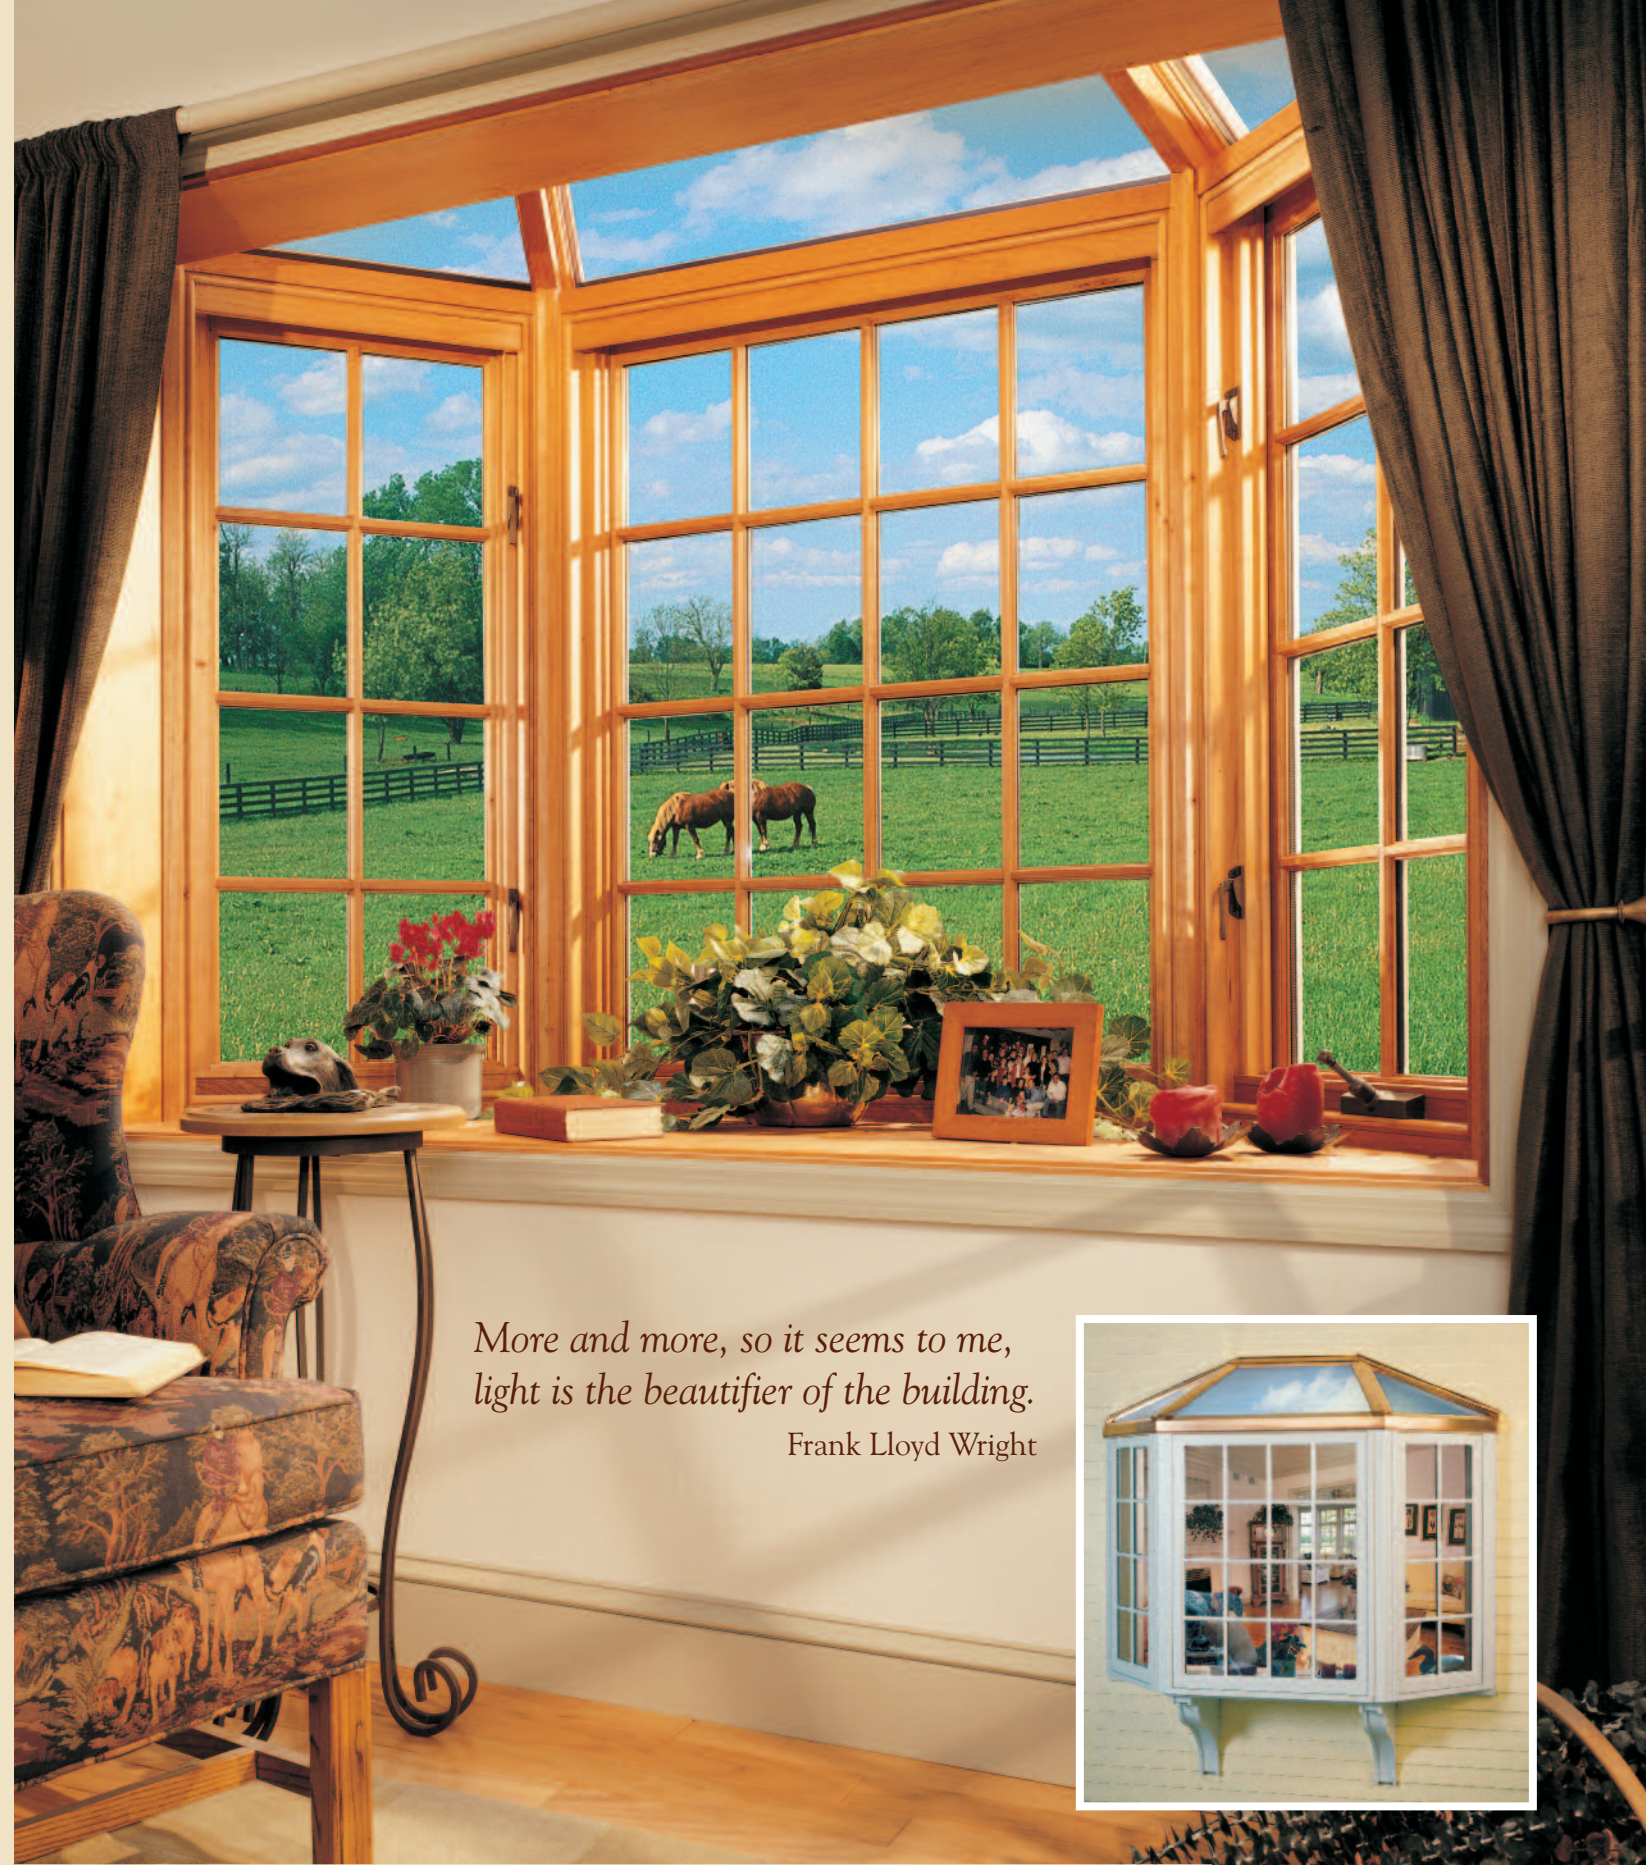

The possibilities are endless when you replace your existing "flat" windows with a beautiful custom Renaissance Garden Window, hand-built for a perfect fit and finish!

Front Cover: Model 4050D with natural wood interior & exterior. Appointments shown: 7/8" Simulated Colonial Divided Lites (front & sides), 7/8" Applied Colonial Roof Grilles, Copper Roof Caps & Outside Metals, Sleeve Mount with Mounting Sleeve Extension, Removable Copper Drip Tray, Two Casement Sash, Decorative Corbel Supports, Clear High Performance Low-e Glass, Bronze Custom Architectural Series Sash Hardware, Shelf Hardware & Screen Frames, Glass Shelves.

Model 9060G with natural wood interior & Pewter Gray painted exterior. Appointments shown: 7/8" Simulated Colonial Divided Lites & Gothic Arches (front & sides), Copper Roof Caps & Outside Metals, Sleeve Mount with Mounting Sleeve Extension, Tongue-And-Groove Base, Two Casement Sash, Decorative Corbel Supports, Clear High Performance Low-e Glass, Beige Custom Architectural Series Sash Hardware, Shelf Hardware & Screen Frames.

Throw discretion to the wind, put candles on the table, and serve forth a meal to remember. Such delights are necessary now and then to your body and your soul.

Model 8050F with Satin White painted interior & Charleston Green painted exterior. Appointments shown: 7/8" Simulated Prairie Divided Lites (front), Lead-Coated Copper Roof Caps & Outside Metals, Sleeve Mount with Counter Top Extension, Two Casement Sash, Decorative Corbel Supports, Clear High Performance Low-e Glass, White Custom Architectural Series Sash Hardware, Shelf Hardware & Screen Frames, Glass Shelves.