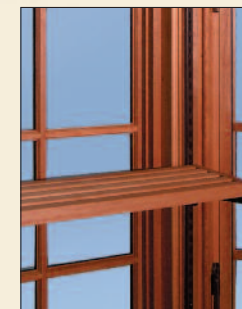

ADJUSTABLE WOOD
PLANT SHELF (Optional)