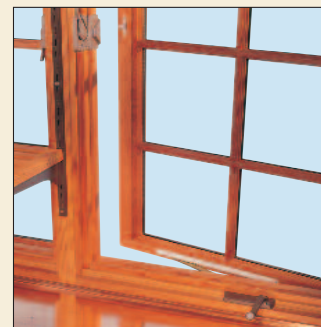

Model 9060G with natural wood interior & Pewter Gray painted exterior. Appointments shown: 7/8" Simulated Colonial Divided Lites & Gothic Arches (front & sides), Copper Roof Caps & Outside Metals, Sleeve Mount with Mounting Sleeve Extension, Tongue-And-Groove Base, Two Casement Sash, Decorative Corbel Supports, Clear High Performance Low-e Glass, Beige Custom Architectural Series Sash Hardware, Shelf Hardware & Screen Frames.

More and more, so it seems to me,
light is the beautifier of the building.
Frank Lloyd Wright

Model GB 6050 with natural wood interior & White Cloud painted exterior. Appointments shown: Revival Series Feature Package (Two Casement Sash, One Fixed Center Sash, Solid Bronze Sash Hardware in Silicone Bronze Dark Finish, Beaded Window Moldings, Built-In Insect Screen/Shade Valences), 7/8" Simulated Colonial Divided Lites, Copper Roof Caps & Outside Metals, Rectangular Sleeve Mount with Mounting Sleeve Extension, Decorative Corbel Supports, Clear High Performance Low-e Glass, Retracting Rolling Insect Screens.

GARDEN WINDOW

Details & Options

SLEEVE MOUNT (Shown)
FACE MOUNT (Not shown)

DECORATIVE CORBEL
SUPPORTS (Standard)

REMOVABLE COPPER
DRIP TRAY (Standard)

ADJUSTABLE WOOD
PLANT SHELF (Standard)

ADJUSTABLE GLASS
PLANT SHELF (Standard)

LOCKING CASEMENT SASH OR
LOCKING AWNING SASH
(Standard with Insect Screens)

ROOF SUN SCREENS
(Optional with Aluminum Caps only)

DIVIDED LITE OPTIONS
5/8" Simulated Divided Lites
7/8" Simulated Divided Lites
7/8" True Divided Lites