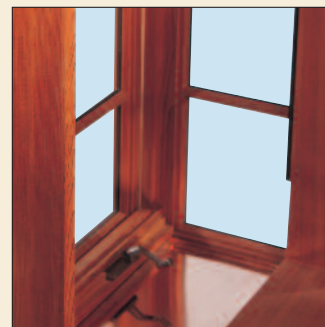

GARDEN WINDOW

Details & Options

SLEEVE MOUNT (Shown)
FACE MOUNT (Not shown)

DECORATIVE CORBEL
SUPPORTS (Standard)

REMOVABLE COPPER
DRIP TRAY (Standard)

ADJUSTABLE WOOD
PLANT SHELF (Standard)

ADJUSTABLE GLASS
PLANT SHELF (Standard)

LOCKING CASEMENT SASH OR
LOCKING AWNING SASH
(Standard with Insect Screens)

ROOF SUN SCREENS
(Optional with Aluminum Caps only)

DIVIDED LITE OPTIONS
5/8" Simulated Divided Lites
7/8" Simulated Divided Lites
7/8" True Divided Lites